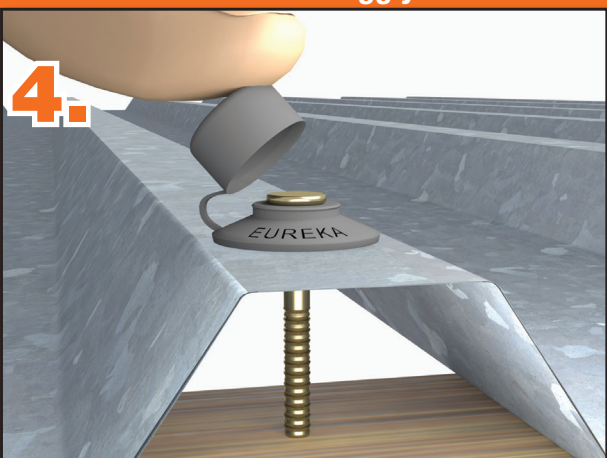

# ROOF NAIL With Washer & Clip-on Cap

No drilling required

Sharp point penetrates roof sheet easily

Seat nail and washer snugly onto sheet

Clip cap into position

Now  
available  
in bulk!

Caps available in 3 colours:  
Black, Maroon, Grey