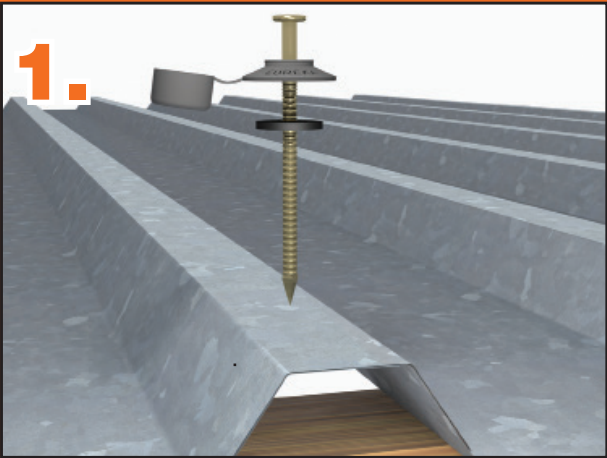

# ROOF NAIL With Washer & Clip-on Cap

No drilling required

Sharp point penetrates roof sheet easily

Seat nail and washer snugly onto sheet

Clip cap into position

Now  
available  
in bulk!

Caps available in 3 colours:  
Black, Maroon, Grey