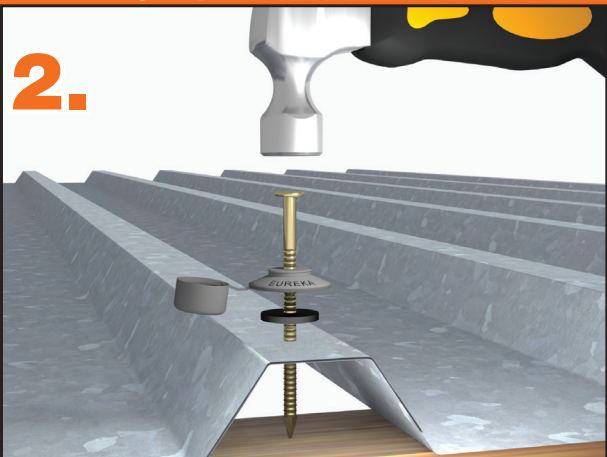

# ROOF NAIL With Washer & Clip-on Cap

No drilling required

Sharp point penetrates roof sheet easily

Seat nail and washer snugly onto sheet

Clip cap into position

Now  
available  
in bulk!

Caps available in 3 colours:  
Black, Maroon, Grey