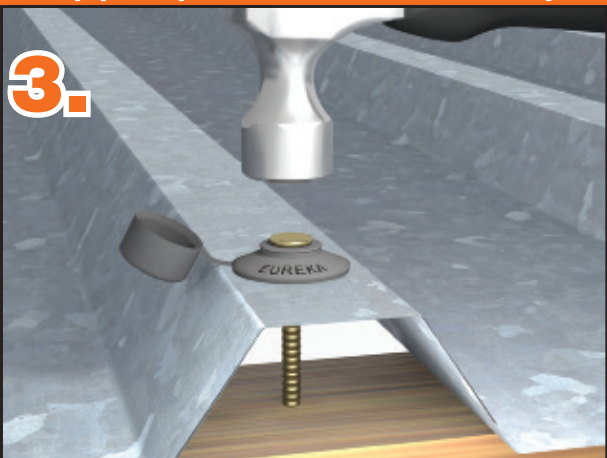

# ROOF NAIL With Washer & Clip-on Cap

No drilling required

Sharp point penetrates roof sheet easily

Seat nail and washer snugly onto sheet

Clip cap into position

Now  
available  
in bulk!

Caps available in 3 colours:  
Black, Maroon, Grey