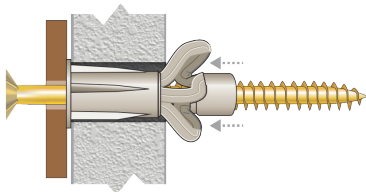

## UNIVERSAL MULTI PLUG

- Expands in solid walls
- Forms a knot in cavities to anchor securely

Hollow-core  
and Drywall

Hollow Brick

Walls

**3 in 1**

5264.B. Eureka 5 x1/4 Pg DRYWALL DIYTN DEC17

for more information, visit  
[www.eureka.co.za](http://www.eureka.co.za)