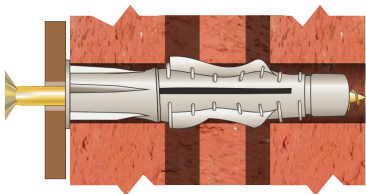

## UNIVERSAL MULTI PLUG

- Expands in solid walls
- Forms a knot in cavities to anchor securely

Hollow-core  
and Drywall

Hollow Brick

Walls

**3 in 1**

5264.B. Eureka 5 x1/4 Pg DRYWALL DIYTN DEC17

for more information, visit  
[www.eureka.co.za](http://www.eureka.co.za)