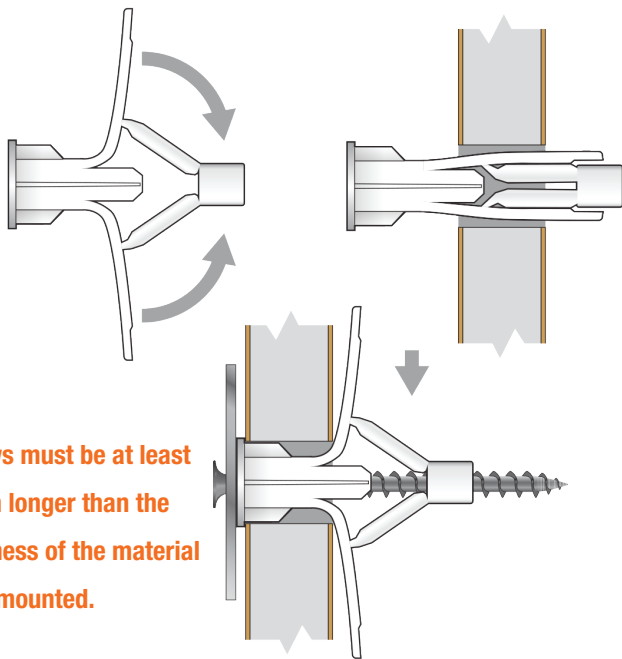

EUREKA

Fasten & Fix it...

WING TOGGLE PLUG

Securely mounts light to medium fixtures to drywall

Screws must be at least
40mm longer than the
thickness of the material
to be mounted.

5264.C. Eureka 5 x1/4 Pg DRYWALL DIYTDEC'17